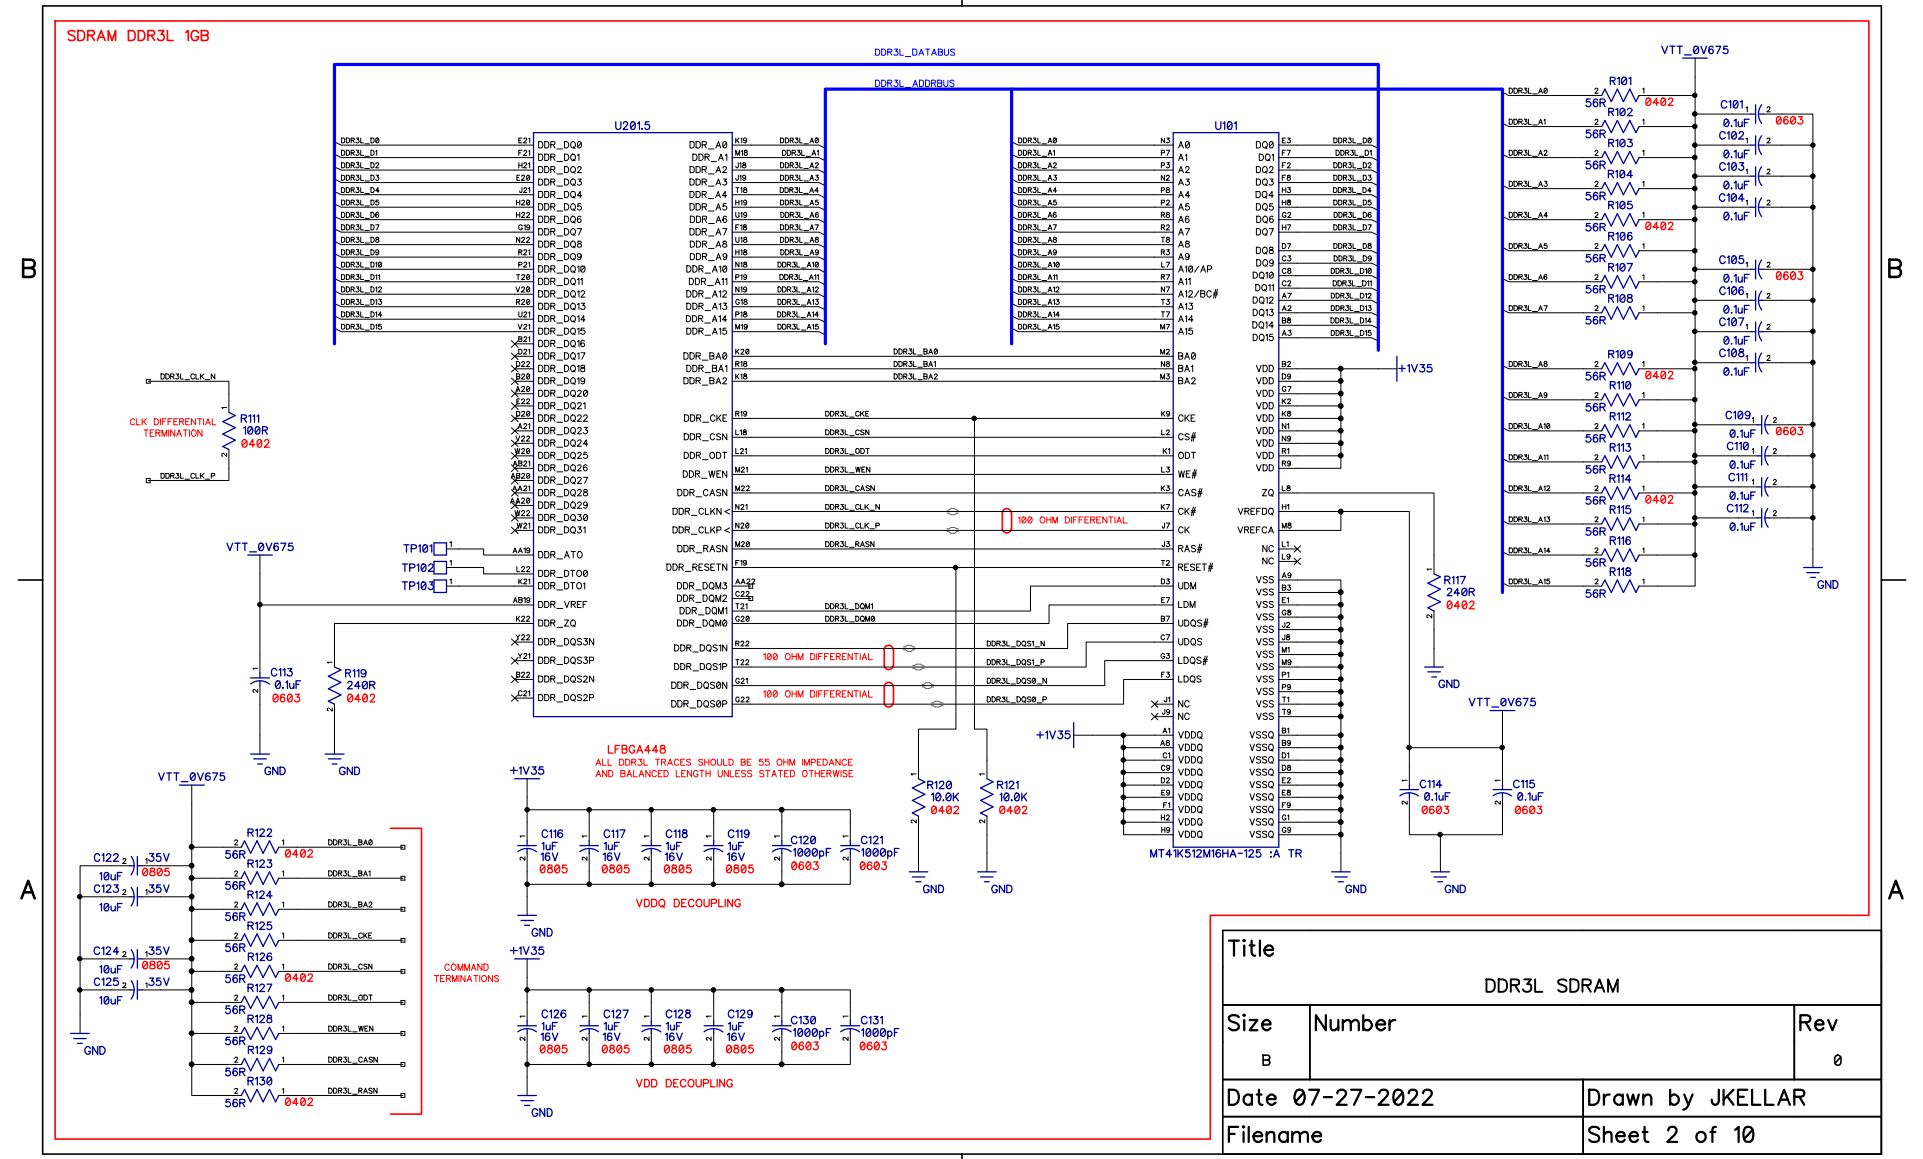

SDRAM DDR3L 1GB

Title		
DDR3L SDRAM		
Size	Number	Rev
B		0
Date	07-27-2022	Drawn by JKELLAR
Filename	Sheet 2 of 10	