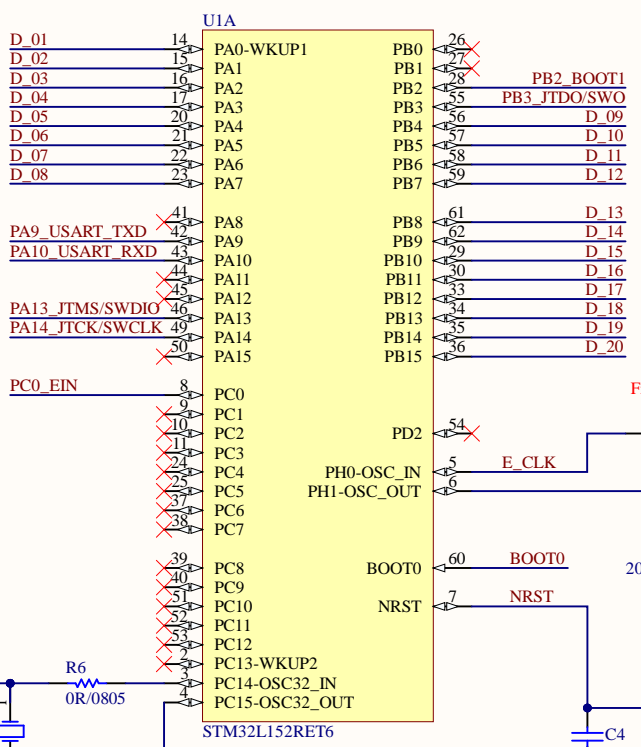

Title		
Size A4	Number	Revision
Date: 7-12-2022	Sheet of	
File: C:\Users\...\Bot_Interface.SchDoc	Drawn By:	

Title			
Size	Number	Revision	
A4			
Date:	7-12-2022	Sheet of	
File:	C:\Users\...\Core.SchDoc	Drawn By:	