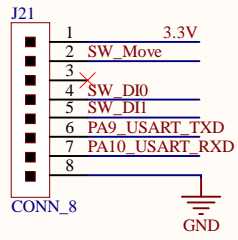

Title		
Size A4	Number	Revision
Date: 7-12-2022	Sheet of	
File: C:\Users\...\Bot_Interface.SchDoc	Drawn By:	

Title			
Size	Number	Revision	
A4			
Date:	7-12-2022	Sheet of	
File:	C:\Users\...\Core.SchDoc	Drawn By:	