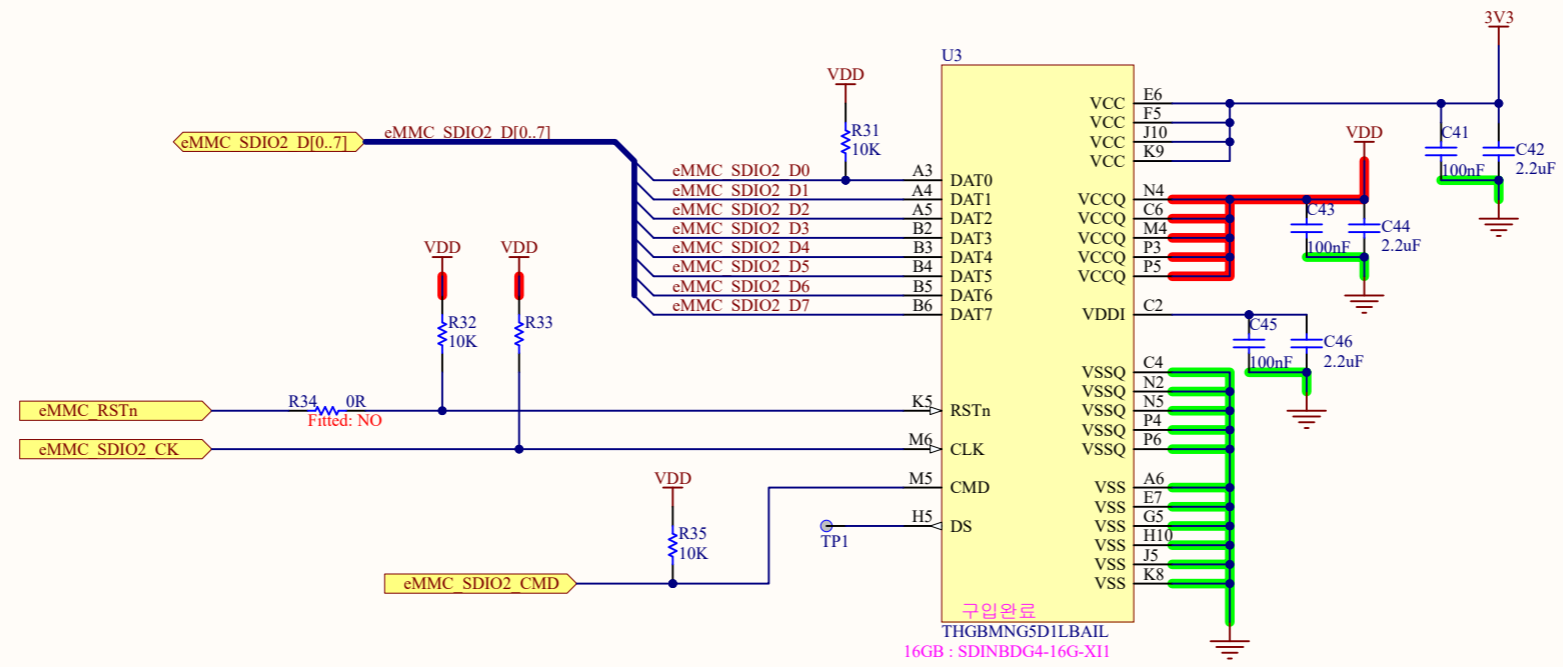

eMMC

Title: eMMC		 life.augmented
Project: PRO-X CPU		
Variant: [No Variations]		
Revision: A-01	Reference: PRO-X	
Size: A4	Date: 10-APL-22	
Sheet: 9 of 11		

# BOOT MODE