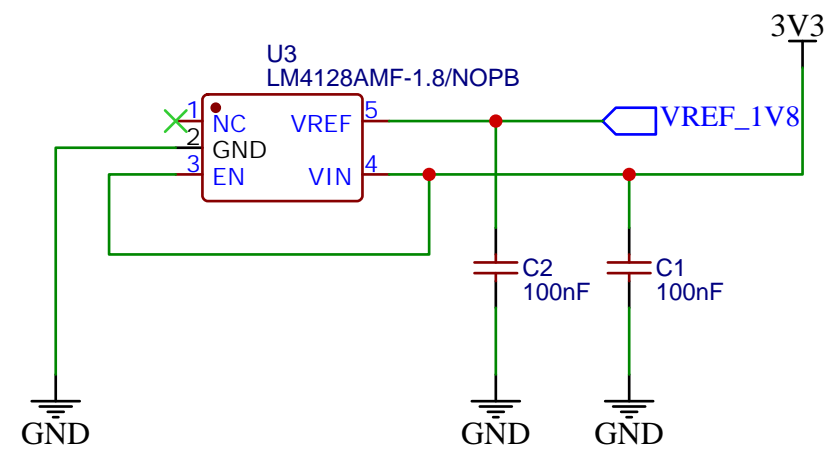

TITLE: AFE_LMP91000		REV: 1.0
	Company: BSP-AMED	Sheet: 1/4
	Date: 2022-06-28	Drawn By: CHATCHAI B.

TITLE: POWER		REV: 1.0
	Company: BSP-AMED	Sheet: 2/4
	Date: 2022-07-05	Drawn By: CHATCHAI B.

TITLE: BLE MCU		REV: 1.0
	Company: BSP-AMED	Sheet: 3/4
	Date: 2022-07-05	Drawn By: CHATCHAI B.

TITLE: FLASH 1GB		REV: 1.0
	Company: BSP-AMED	Sheet: 4/4
	Date: 2022-07-06	Drawn By: CHATCHAI B.