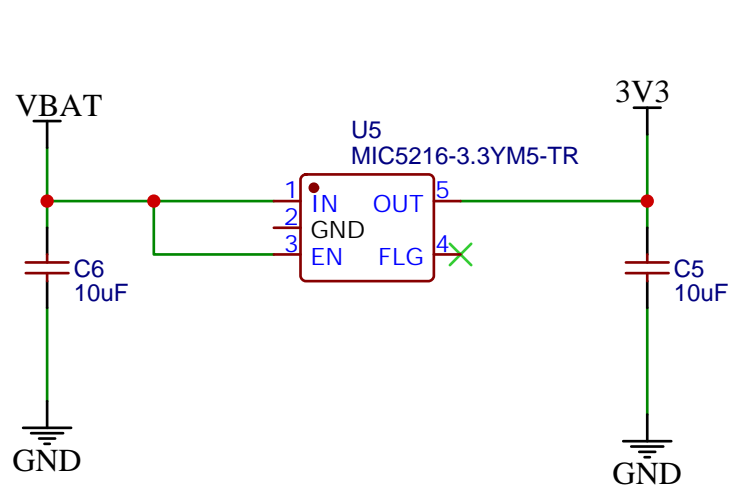

TITLE: AFE_LMP91000		REV: 1.0
	Company: BSP-AMED	Sheet: 1/4
	Date: 2022-06-28	Drawn By: CHATCHAI B.

TITLE: POWER		REV: 1.0
	Company: BSP-AMED	Sheet: 2/4
	Date: 2022-07-05	Drawn By: CHATCHAI B.

TITLE: BLE MCU		REV: 1.0
	Company: BSP-AMED	Sheet: 3/4
	Date: 2022-07-05	Drawn By: CHATCHAI B.

TITLE: FLASH 1GB		REV: 1.0
	Company: BSP-AMED	Sheet: 4/4
	Date: 2022-07-06	Drawn By: CHATCHAI B.