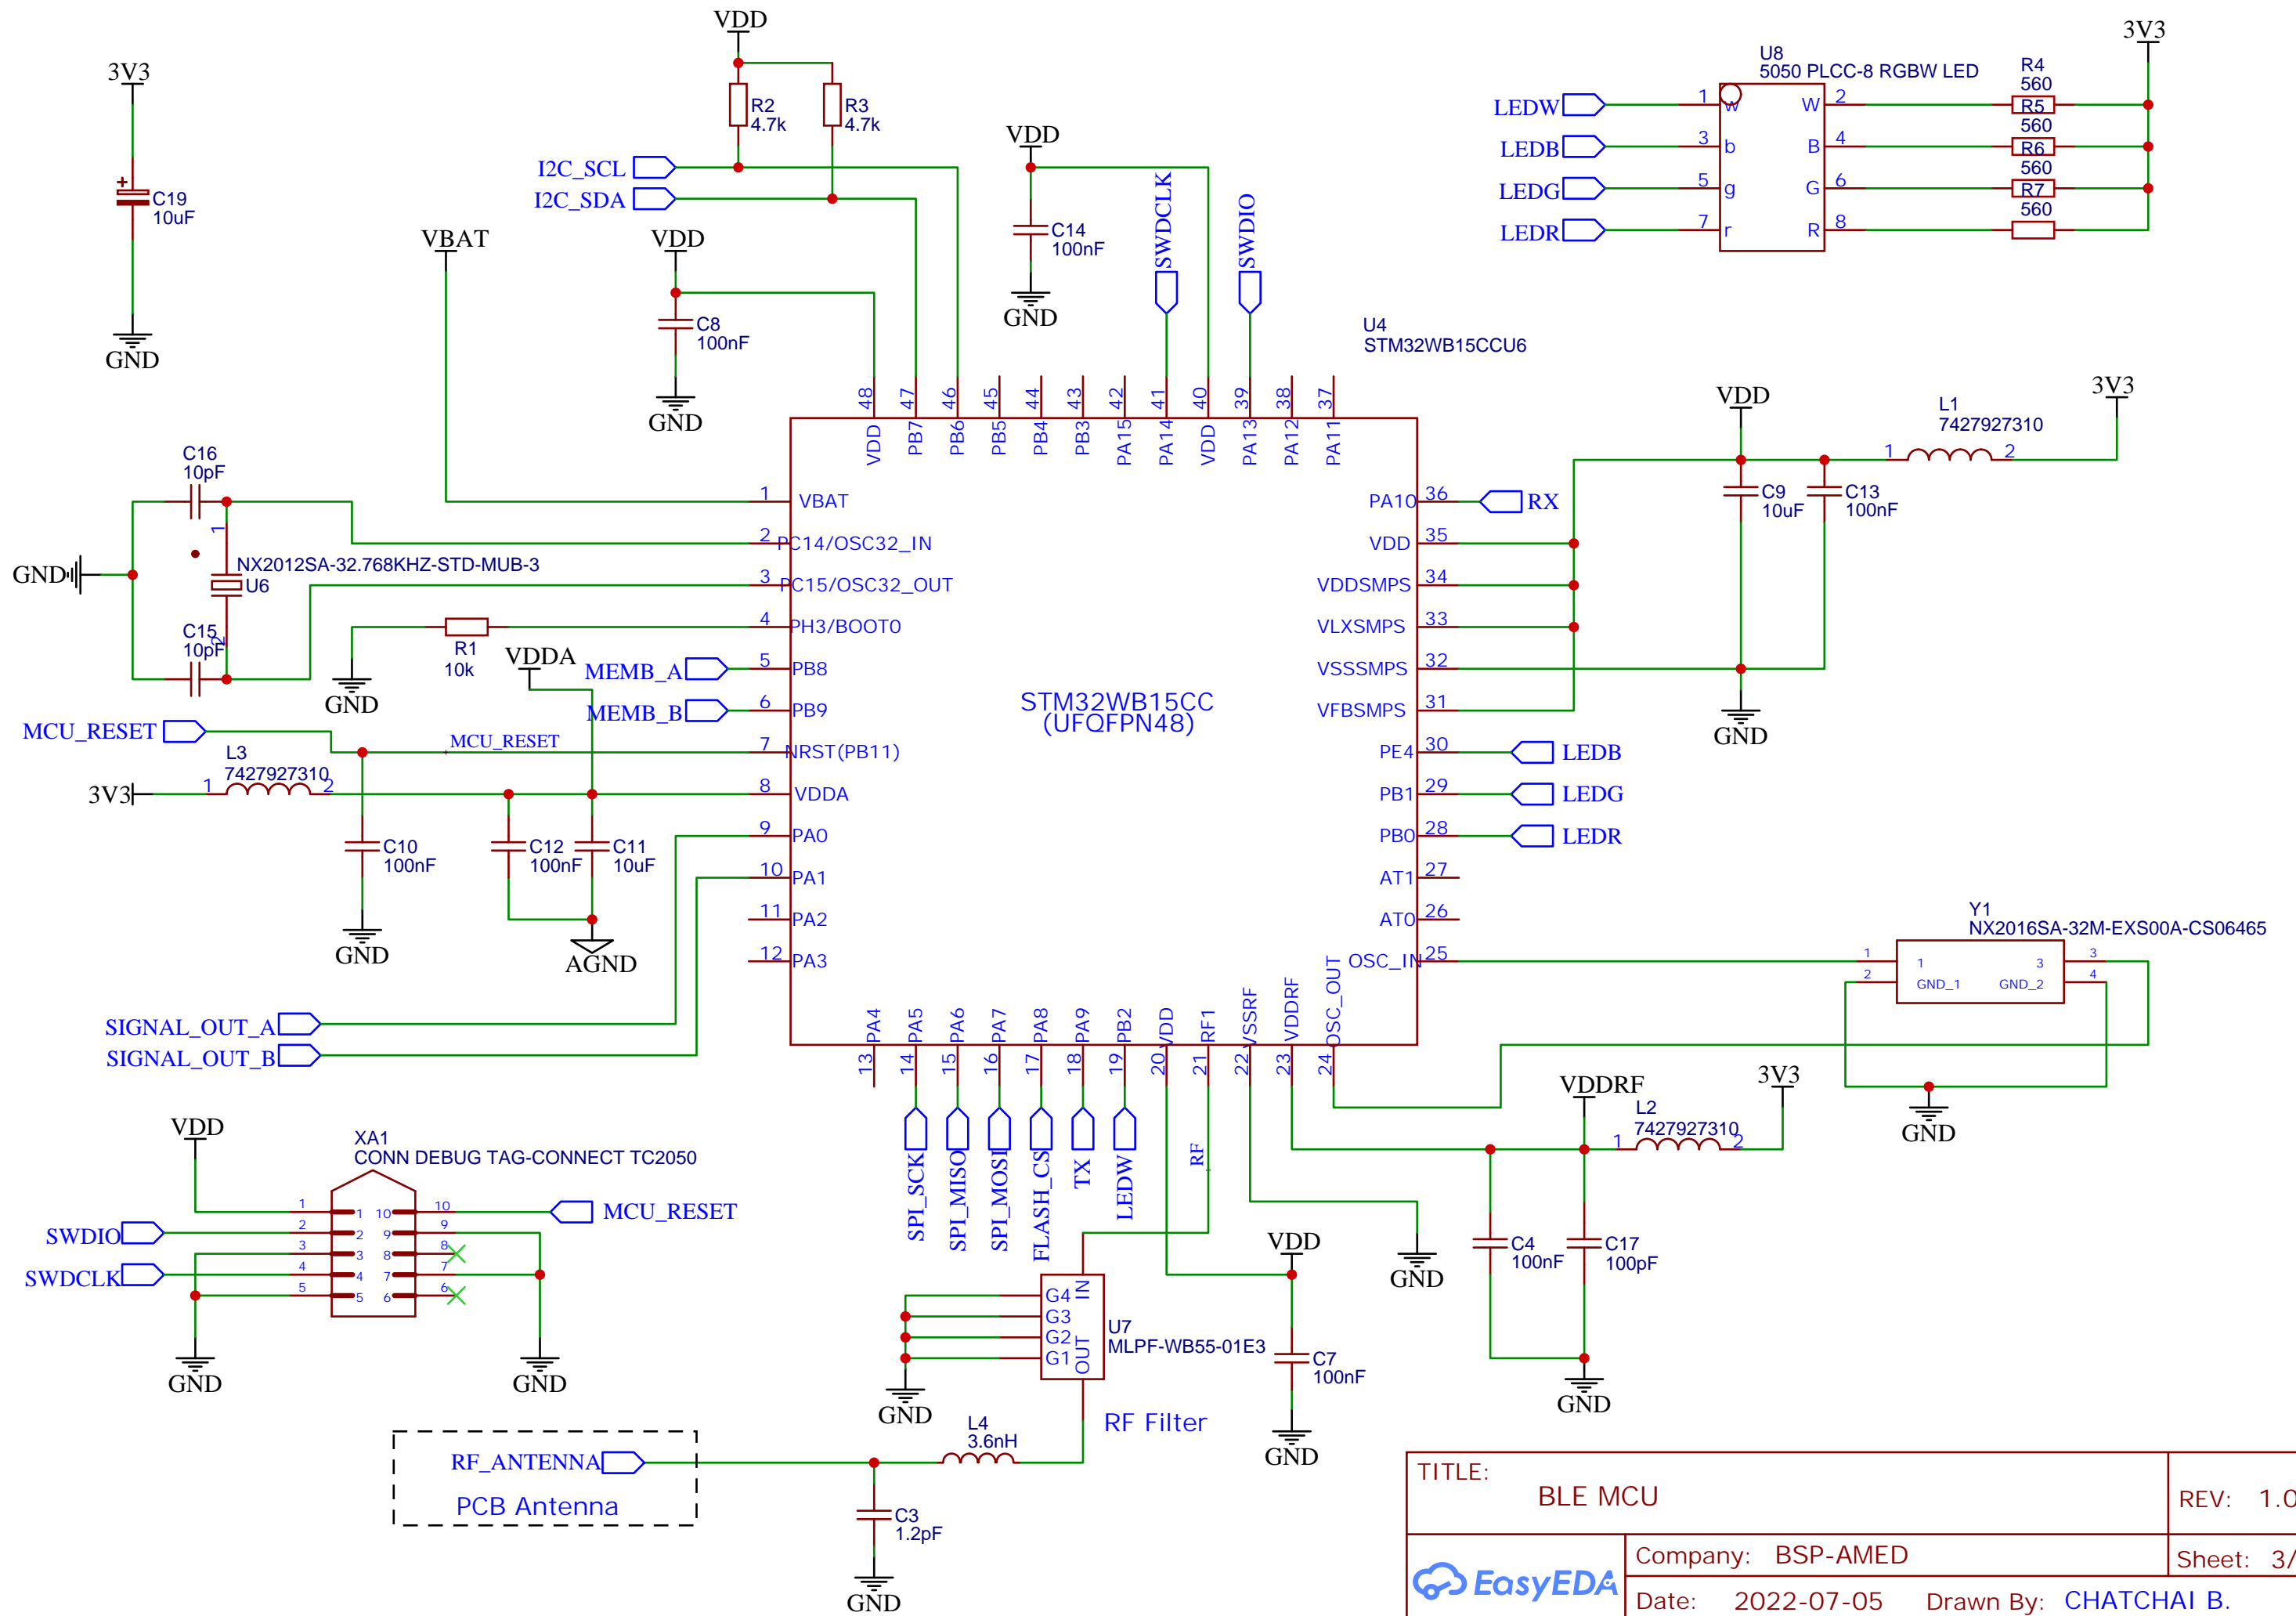

TITLE: AFE_LMP91000		REV: 1.0
	Company: BSP-AMED	Sheet: 1/4
	Date: 2022-06-28	Drawn By: CHATCHAI B.

TITLE: POWER		REV: 1.0
	Company: BSP-AMED	Sheet: 2/4
	Date: 2022-07-05	Drawn By: CHATCHAI B.

TITLE: BLE MCU		REV: 1.0
	Company: BSP-AMED	Sheet: 3/4
	Date: 2022-07-05	Drawn By: CHATCHAI B.

TITLE: FLASH 1GB		REV: 1.0
	Company: BSP-AMED	Sheet: 4/4
	Date: 2022-07-06	Drawn By: CHATCHAI B.