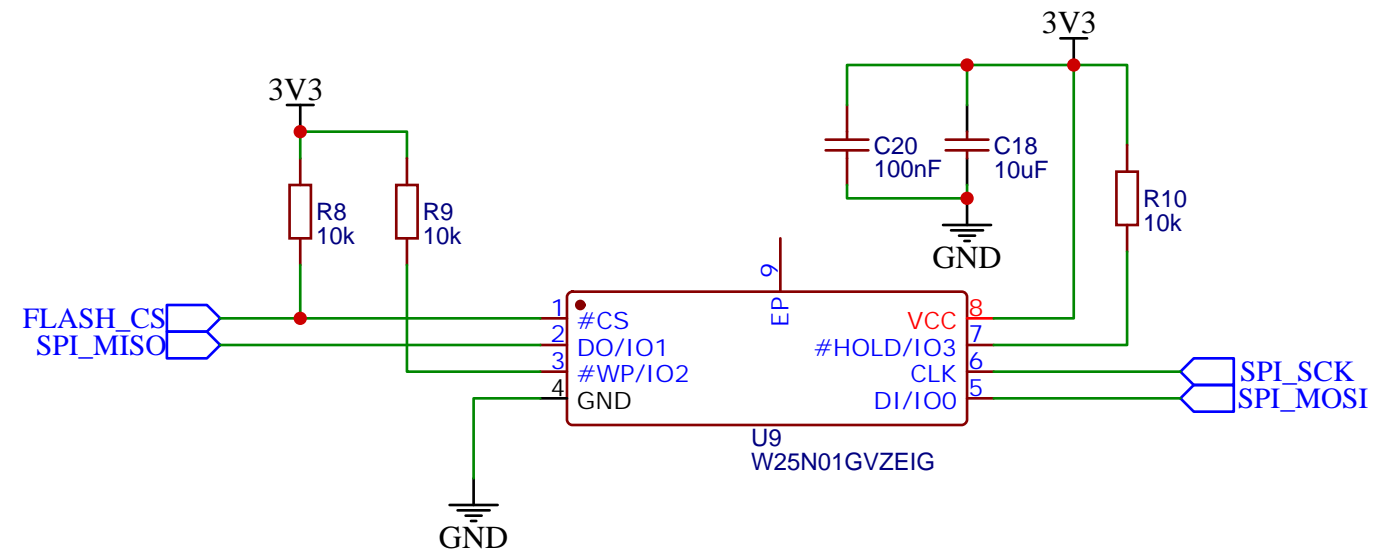

TITLE: AFE_LMP91000		REV: 1.0
	Company: BSP-AMED	Sheet: 1/4
	Date: 2022-06-28	Drawn By: CHATCHAI B.

TITLE: POWER		REV: 1.0
	Company: BSP-AMED	Sheet: 2/4
	Date: 2022-07-05	Drawn By: CHATCHAI B.

TITLE: BLE MCU		REV: 1.0
	Company: BSP-AMED	Sheet: 3/4
	Date: 2022-07-05	Drawn By: CHATCHAI B.

TITLE: FLASH 1GB		REV: 1.0
	Company: BSP-AMED	Sheet: 4/4
	Date: 2022-07-06	Drawn By: CHATCHAI B.