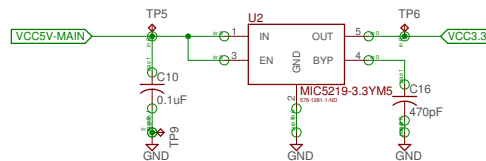

Ubertooth Research Node Connectors (Hirose)

USB Hub Pwr (5V)

LDO - 5V to 3.3V

USB Hub (2 Ports)