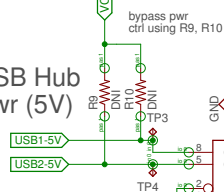

Ubertooth Research Node Connectors (Hirose)

USB Hub Pwr (5V)

LDO - 5V to 3.3V

USB Hub (2 Ports)