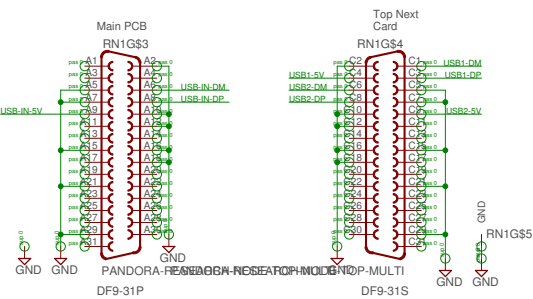

Ubertooth Research Node Connectors (Hirose)

USB Hub Pwr (5V)

LDO - 5V to 3.3V

USB Hub (2 Ports)