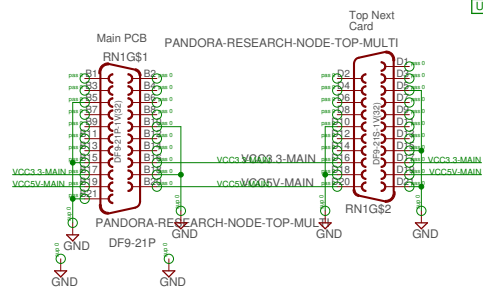

Ubertooth Research Node Connectors (Hirose)

USB Hub Pwr (5V)

LDO - 5V to 3.3V

USB Hub (2 Ports)