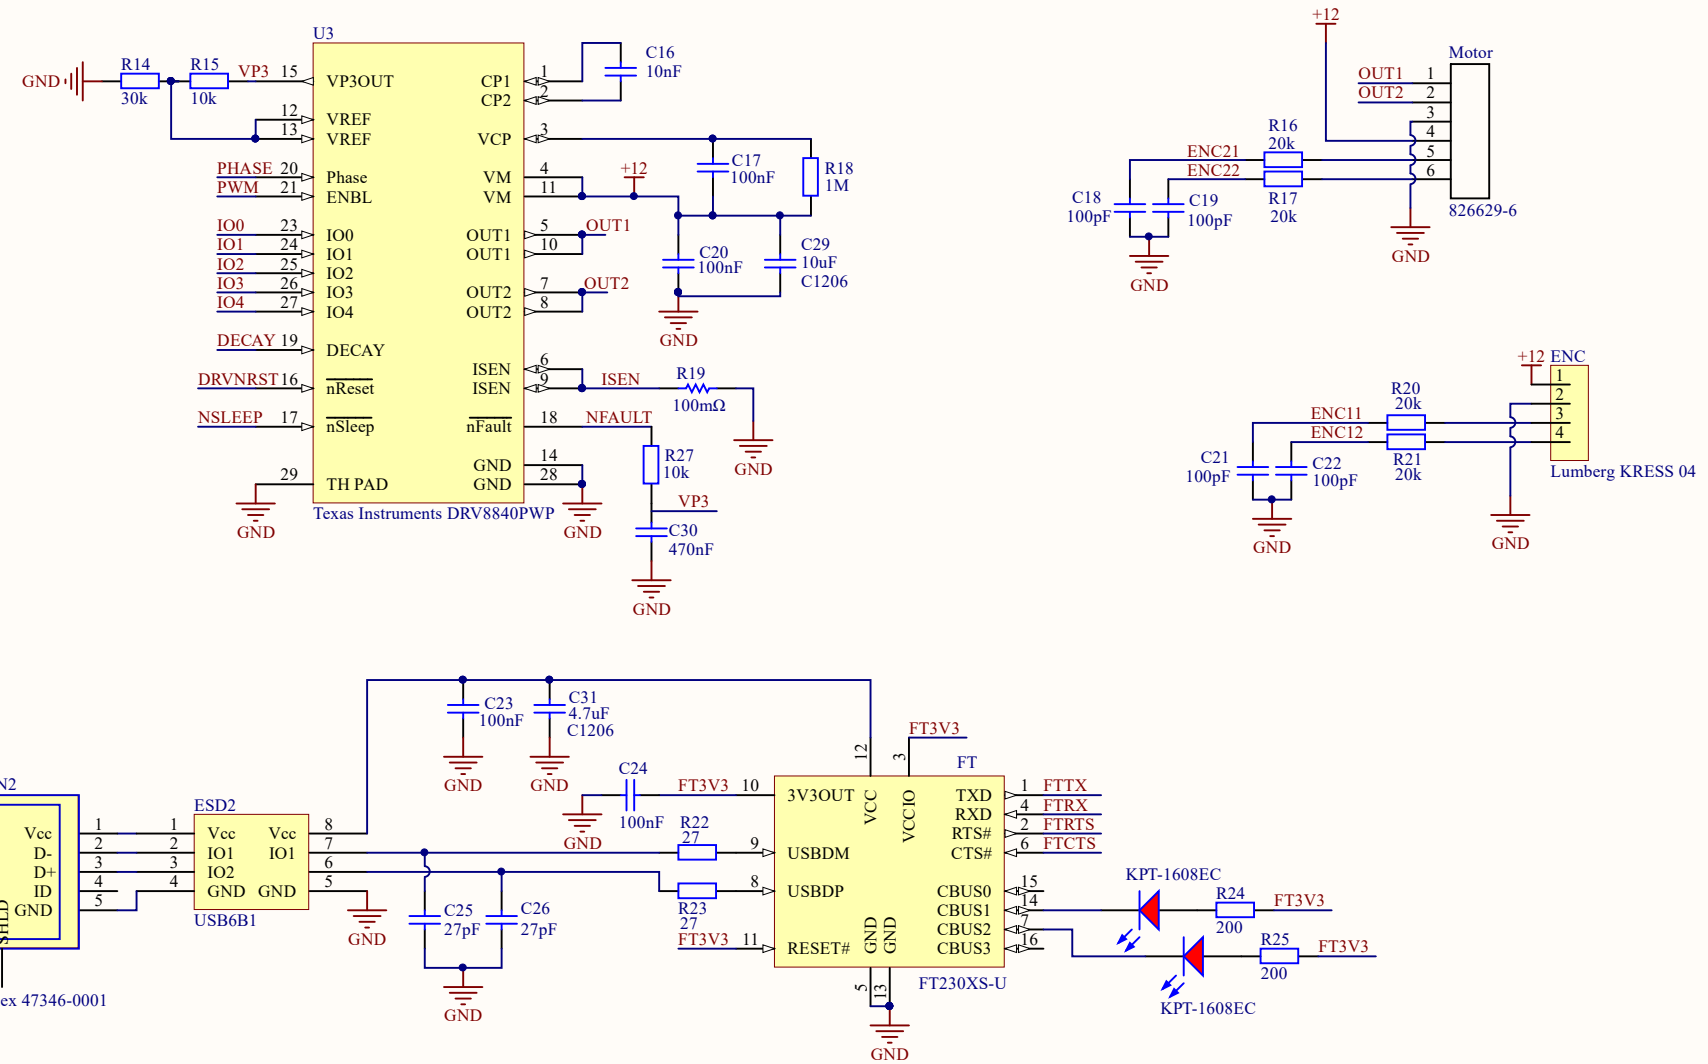

Title		
Size	Number	Revision
A4		
Date:	23.12.2016	Sheet of
File:	Scheme.SchDoc	Drawn By:

Title		
Size	Number	Revision
A4		
Date:	23.12.2016	Sheet of
File:	Sheet2.SchDoc	Drawn By: